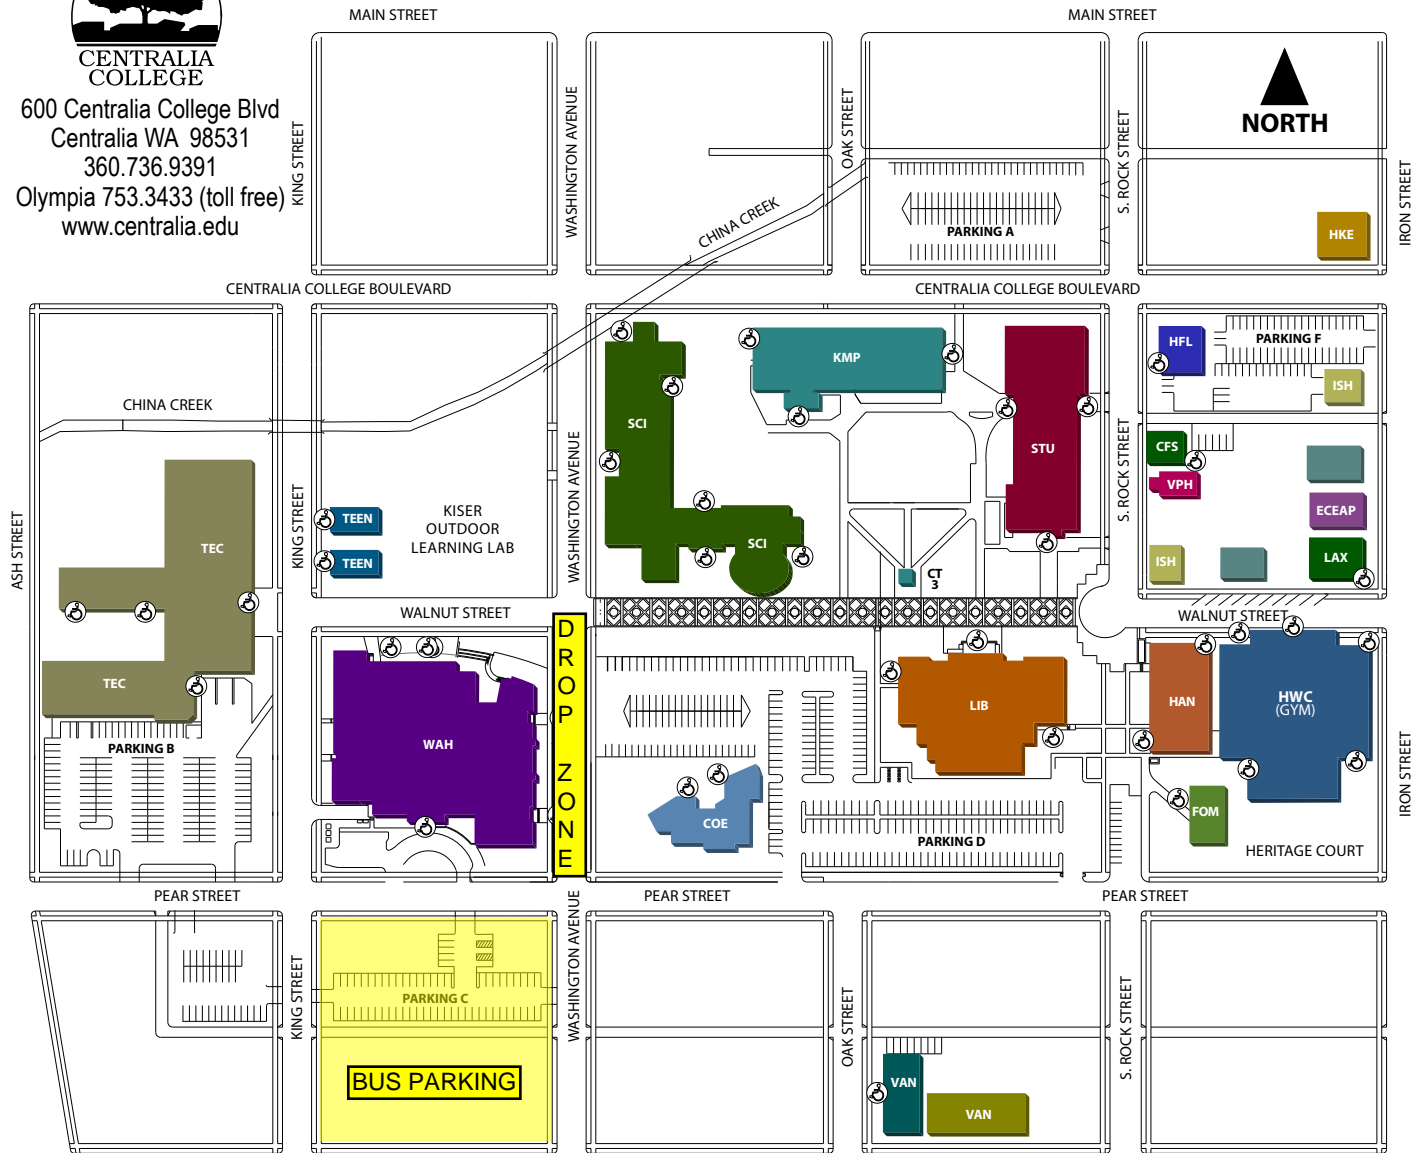

# Centralia College Campus Map

<b>CHILD DEVELOPMENT CENTER</b> .....	VAN
<b>CHILD &amp; FAMILY STUDIES PROGRAM</b> .....	CFS
<b>CLOCKTOWER</b> .....	CT
<b>EARLY CHILDHOOD EDUCATION</b> .....	ECEAP
<b>FACILITIES OPERATIONS MAINTENANCE</b> .....	FOM
<b>HANKE HOUSE</b> .....	HKE
Alumni Office .....	HKE
College Relations .....	HKE
Foundation .....	HKE
<b>HANSON ADMINISTRATION BUILDING</b> .....	HAN
Accounting (Operations) .....	HAN
Administration .....	HAN
Business Office (Operations) .....	HAN
Board Room .....	HAN
Human Resources .....	HAN
President .....	HAN
Research & External Funding .....	HAN
VP of Finance/Administration .....	HAN
<b>CENTER OF EXCELLENCE</b> .....	COE
<b>HEALTH &amp; WELLNESS CENTER</b> .....	HWC
Gymnasium .....	HWC
Sports Programs .....	HWC
<b>INTERNATIONAL STUDENT HOUSING</b> .....	ISH
<b>KEMP HALL</b> .....	KMP
Social Science .....	KMP
WorkFirst/Worker Retraining Intake Center .....	KMP
WorkFirst Resource Center .....	KMP