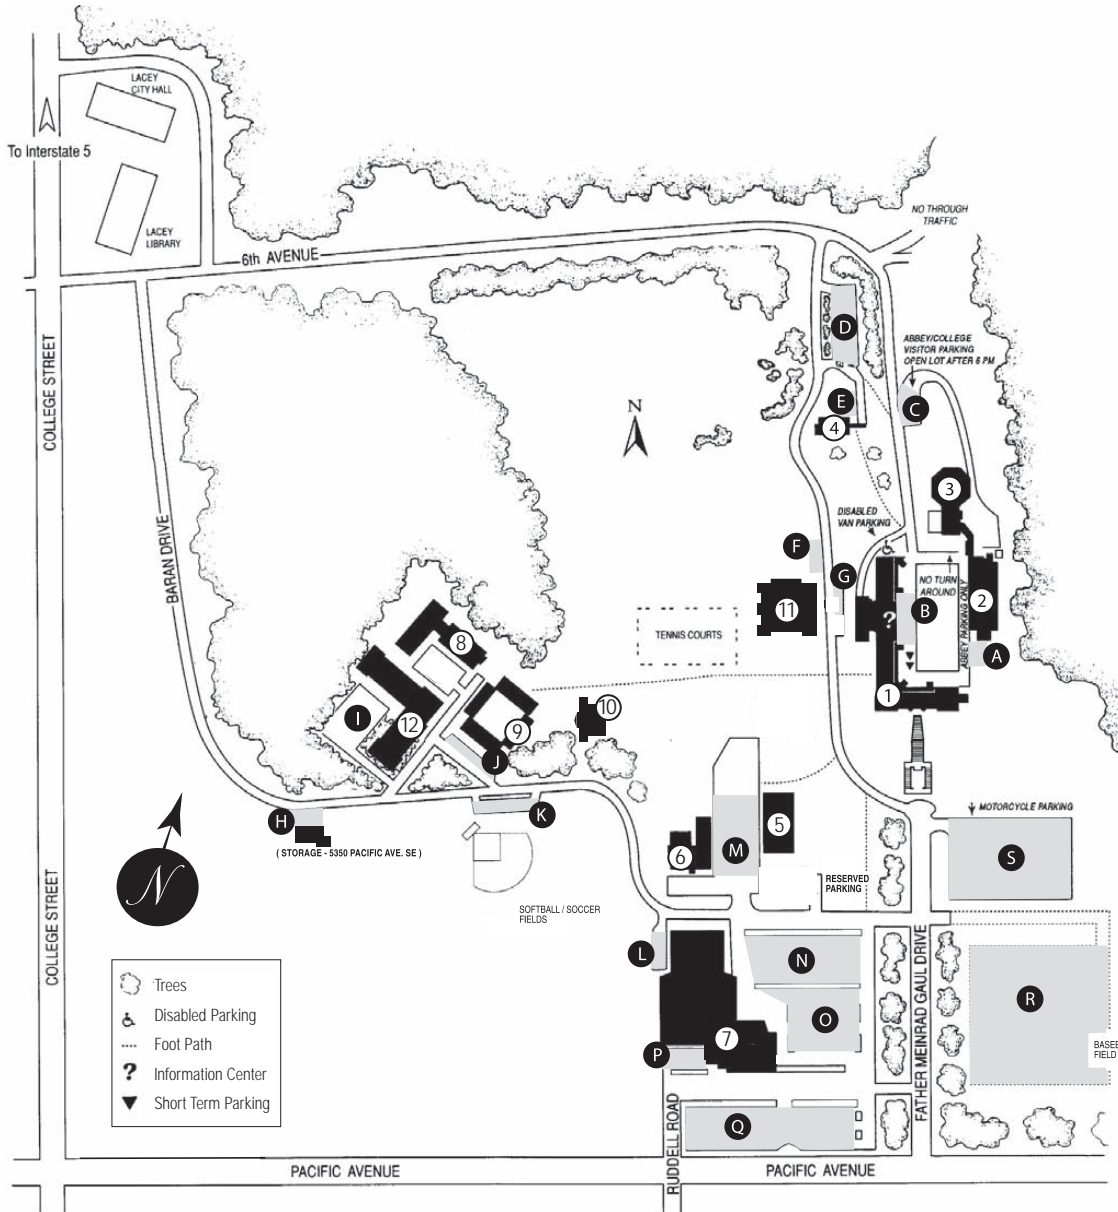

Campus Map

LEGEND

1. Old Main
2. Monastery
3. Abbey Church
4. Lynch Center
  (Development/Alumni,
  Abbey Guest House)
5. Cebula Hall
  (Engineering Building)
6. Student Union Building
7. Saint Martin's Norman
  Worthington Conference
  Center
8. Baran Residence Hall
9. Burton Residence Hall
10. Kreielseimer Hall
  (Arts Education Building)
11. O'Grady Library
12. Spangler Residence Hall

PARKING

- A. Abbey guest lot
- B. Courtyard lot
- C. Visitor lot
- D. Lynch employee lot
- E. Lynch visitor lot
- F. O'Grady library lot
- G. Reserved employee lot
- H. CJTC lot
- I. Baran/Spangler Hall
  resident student lot
- J. Burton Hall resident
  student hall lot
- K. Softball lot
- L. NW Pavilion employee lot
- M. CE employee lot
- N. NE Pavilion lot
- O. SE Pavilion lot
- P. SW Pavilion employee lot
- Q. South Pavilion lot
- R. Overflow lot
- S. Grand Staircase student lot

Driving Directions to Saint Martin's

From Interstate-5 northbound:

- Take College St. exit #108.
- Turn right onto College St.

From Interstate-5 southbound:

- Take Martin Way exit #109.
- Turn right onto Martin Way.
- Turn left onto College St.

**From College St. to "Old Main"
classroom and administration building:**

- Proceed to 6th Ave. Turn left on 6th Ave.
- Follow signs to "Old Main" and visitor parking.

**From College St. to Saint Martin's Pavilion and
Norman Worthington Conference Center:**

- Proceed to Lacey Blvd.; turn left. Proceed to Franz St.; turn left. Proceed to Pacific Ave.; cross to the University entrance at Fr. Meinrad Gaul Dr.
- Follow signs to Pavilion and conference center.