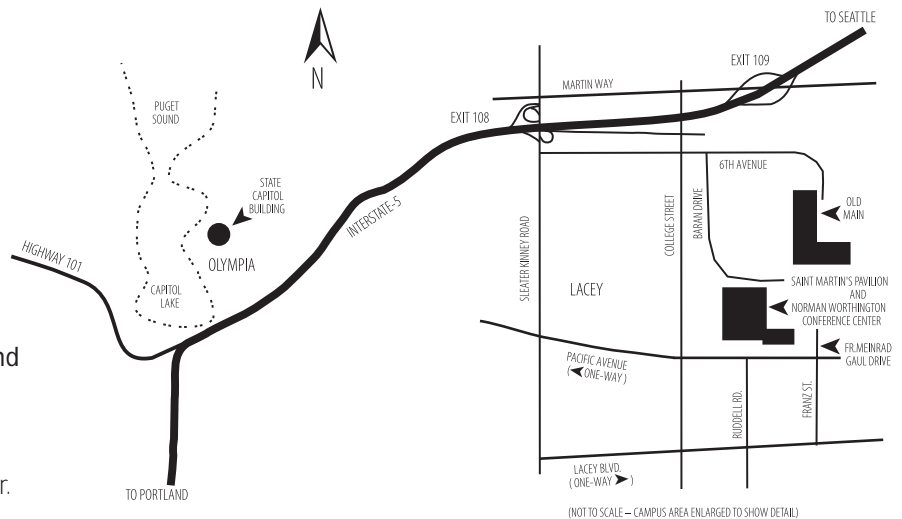

Driving Directions to Saint Martin's

From Interstate-5 northbound:

- Take College St. exit #108.
- Turn right onto College St.

From Interstate-5 southbound:

- Take Martin Way exit #109.
- Turn right onto Martin Way.
- Turn left onto College St.

**From College St. to "Old Main"
classroom and administration building:**

- Proceed to 6th Ave. Turn left on 6th Ave.
- Follow signs to "Old Main" and visitor parking.

**From College St. to Saint Martin's Pavilion and
Norman Worthington Conference Center:**

- Proceed to Lacey Blvd.; turn left. Proceed to Franz St.; turn left. Proceed to Pacific Ave.; cross to the University entrance at Fr. Meinrad Gaul Dr.
- Follow signs to Pavilion and conference center.